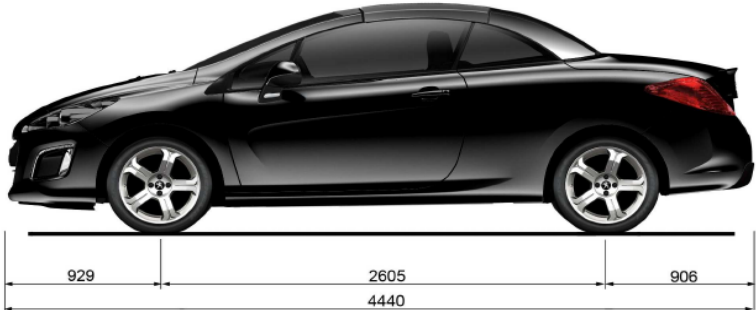

6.1 KNOW EVERYTHING ABOUT YOUR 308 CC VERSION