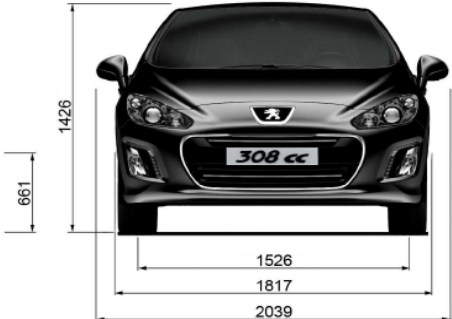

6.1 KNOW EVERYTHING ABOUT YOUR 308 CC VERSION