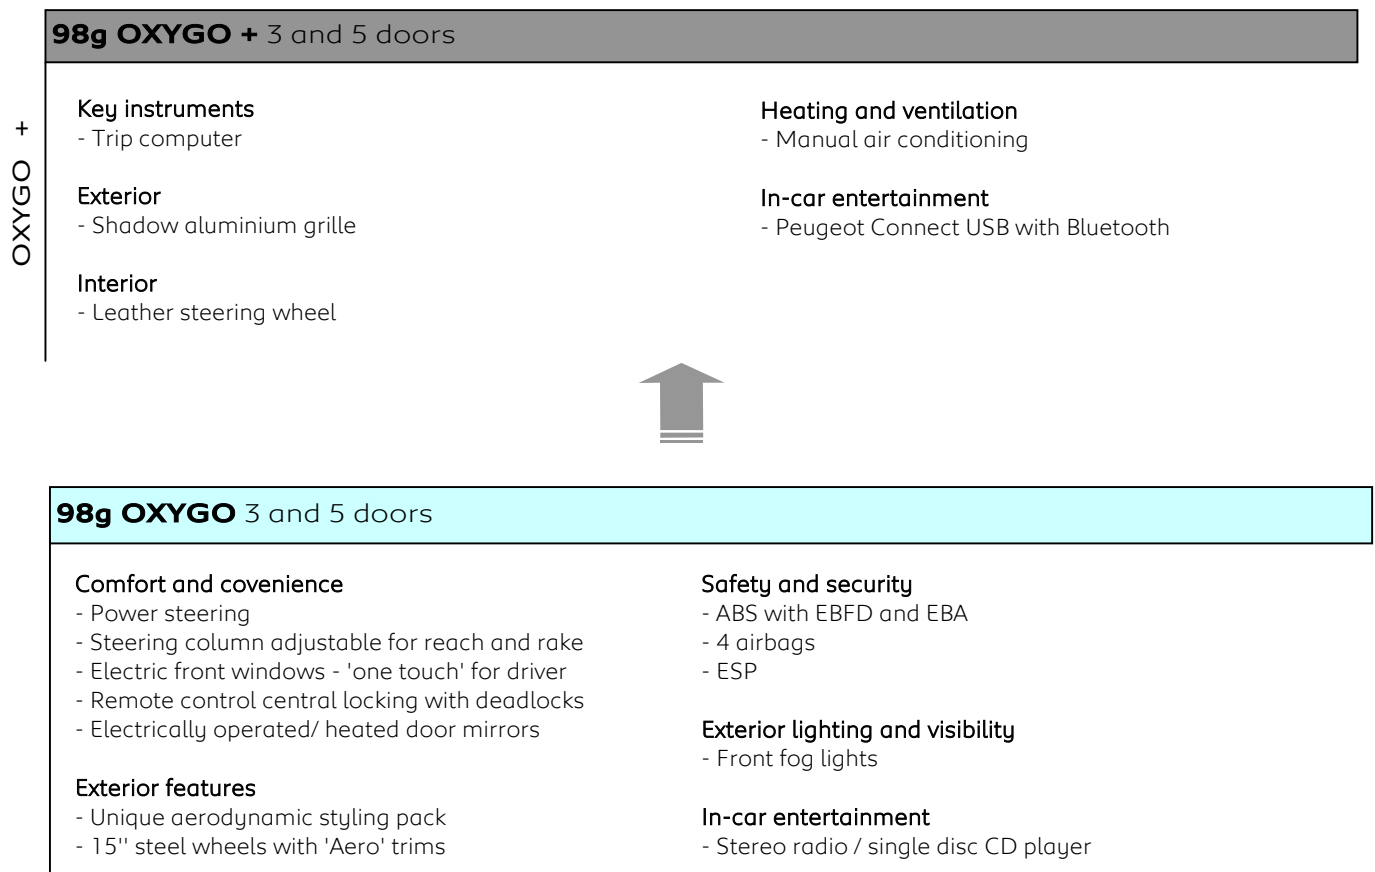

1.2 CHOOSE YOUR SPECIFICATION

OXYGO Models are designed to produce the lowest CO2 emissions possible within the range.

This is achieved by using a combination of efficient engine technologies, energy saver tyres and special aerodynamic styling.

Thanks to this attention to detail, OXYGO versions not only benefit from a low CO2 output, but also from other fiscal benefits, such as being exempt from London Congestion charging.