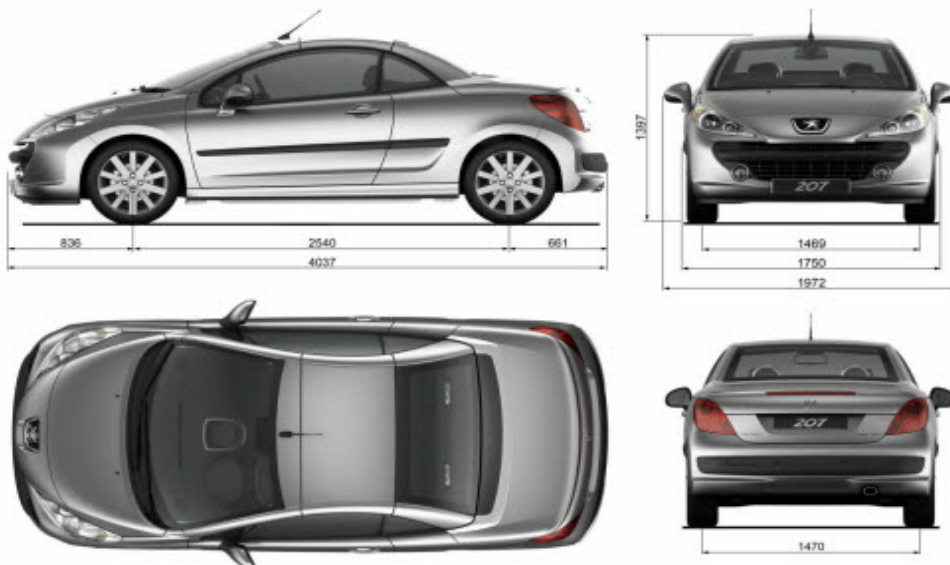

6.2 KNOW EVERYTHING ABOUT YOUR 207 CC

		1.6 VTi 120	1.6 VTi 120 Automatic	1.6 THP 156	1.6 HDi 112FAP
DIMENSIONS (mm)	Length	4037			
	Width - excluding door mirrors	1750			
	Width - including door mirrors	1972			
	Height	1397			
	Boot volume as Coupé (Litres)	449			
	Boot volume as Cabriolet (Litres)	187			
	Front wheel track	1469			
	Rear wheel track	1470			
	Wheelbase	2540			
INSURANCE GROUP	Ratings as recommended by the Association of British Insurers:- 20 Group/50 Group classification	Active 16E Allure 16E Roland Garros17E	Active 16E Allure 16E Roland Garros17E	Allure 20E	Allure 17E