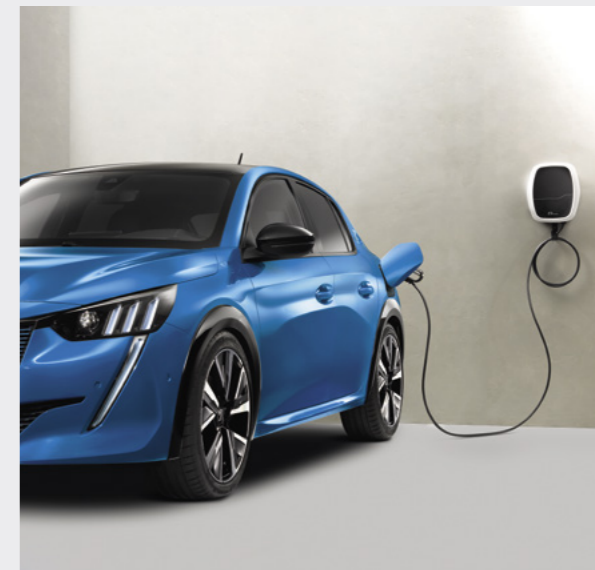

BE AGILE

You like all things smart and clever. You like to make the most of every situation. For you, we have created essential accessories to ensure your new PEUGEOT 208 fulfils its potential. And for the PEUGEOT e-208, we have developed a specific range of accessories.

1. Boot mat
2. Boot tray
3. Charging cable
4. Double storage floor
5. Charging cable bag
6. Home charging station

1

2

3

4

5

6