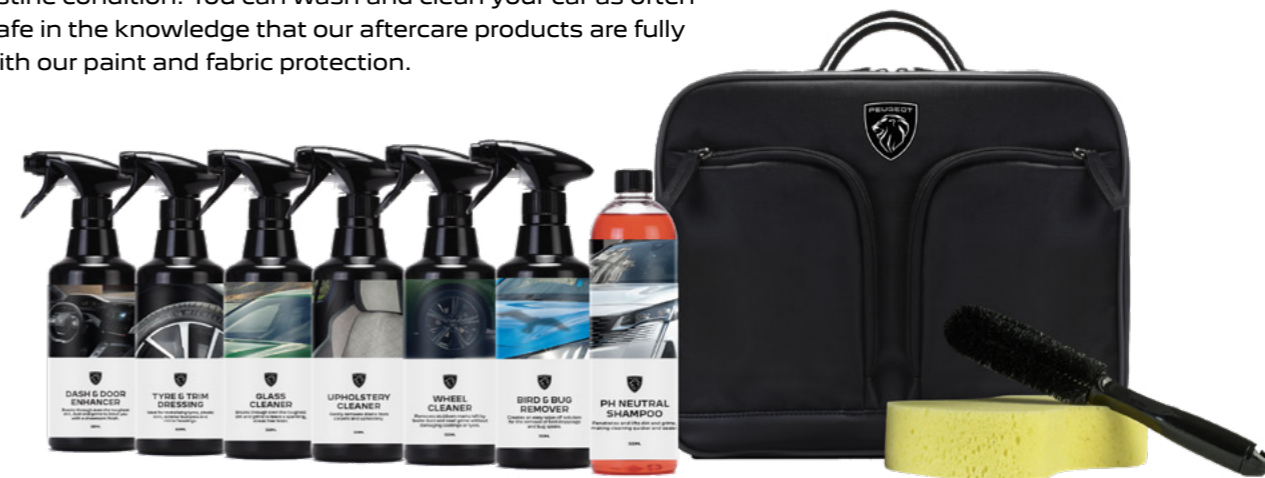

AFTERCARE KIT

Our comprehensive aftercare range has been specifically designed to give you all the car cleaning and car detailing products you'll require to keep your car in pristine condition. You can wash and clean your car as often as required, safe in the knowledge that our aftercare products are fully compatible with our paint and fabric protection.