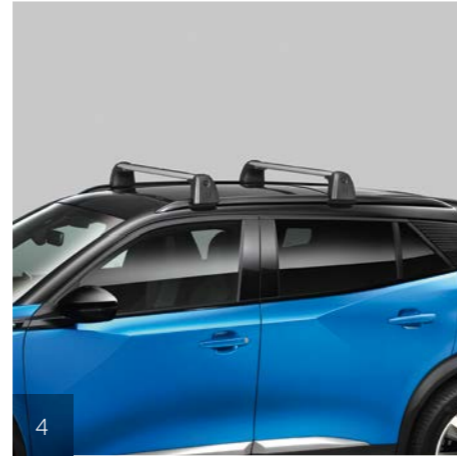

CARRY MORE

Travelling or going away for the weekend? Bring along everything you need with our stylish and functional accessories, specifically designed to increase the load capacity of your all-new PEUGEOT 2008 SUV.

- **1. Demountable Swan Neck Towbar†**
  Ref: 16 316 89 380
- **2. Roof Mounted Bicycle Carrier - Aluminium**
  Ref: 16 427 487 80
- **3. Boot Tray**
  Ref: 16 561 438 80
- **4. Set of 2 Transverse Roof Bars**
  Ref: 16 350 255 80
- **5. Roof Box - 420 Litres**
  Ref: 16 096 658 80
- **6. Roof Mounted Ski Carrier - 6 Pairs**
  Ref: 16 294 262 80

† Towing accessories are incompatible with the all-new PEUGEOT e-2008 SUV.