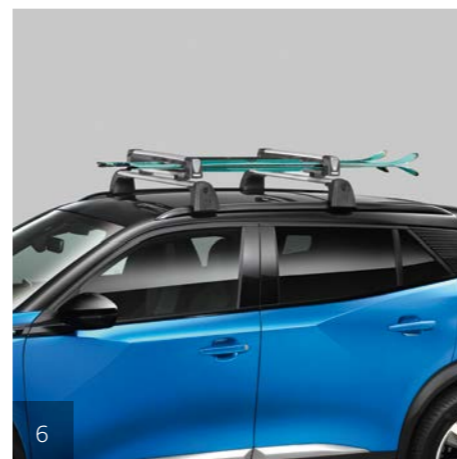

CARRY MORE

Travelling or going away for the weekend? Bring along everything you need with our stylish and functional accessories, specifically designed to increase the load capacity of your all-new PEUGEOT 2008 SUV.

- **1. Demountable Swan Neck Towbar†**
  Ref: 16 316 89 380
- **2. Roof Mounted Bicycle Carrier - Aluminium**
  Ref: 16 427 487 80
- **3. Boot Tray**
  Ref: 16 561 438 80
- **4. Set of 2 Transverse Roof Bars**
  Ref: 16 350 255 80
- **5. Roof Box - 420 Litres**
  Ref: 16 096 658 80
- **6. Roof Mounted Ski Carrier - 6 Pairs**
  Ref: 16 294 262 80

† Towing accessories are incompatible with the all-new PEUGEOT e-2008 SUV.