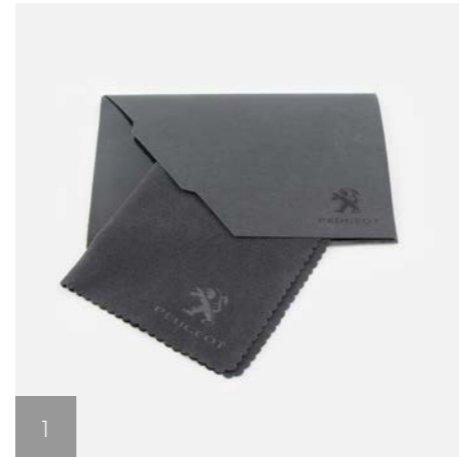

5. Multimedia Docking Kit
Ref: 16 259 351 80

6. 12V Phone Charger with 2x2 USB Ports
Ref: 16 431 953 80

7. Dual Port USB Charger
Ref: 16 290 569 80

ACCESSORIES NOT SHOWN

RANGE	NAME	REFERENCE
PROTECTION	Allogator™ Wheel Protectors	LGBVAC1181
	Range of Supagard Paint Protection	*
COMFORT	Insulated Unit - 21 Litres	16 066 667 80
	Headrest Mounted Coat Hanger	16 079 381 80
	LED Parking Sensor Indicator	16 102 790 80
	Front Parking Sensors	16 102 791 80
	LED Reading Light	16 107 471 80
	Anti-slip Dashboard Mat	16 111 380 80
	Air Freshener	16 484 139 80
	Air Freshener Refill - Tropical Mango	16 484 140 80
	Air Freshener Refill - Gourmet Vanilla	16 484 141 80
	Air Freshener Refill - Pacific Breeze	16 484 142 80
	Air Freshener Refill - Nature Clean	16 484 143 80
	Air Freshener Refill - Anti-tobacco	16 484 144 80
	Front Central Armrest	16 484 641 80
	Insulated Unit - 16 Litres	9456 03
	Cigarette lighter	8227 96
	ELECTRICAL	Mode 3 Charging Cable 6m - Single Phase 7.4 KW
Mode 3 Charging Cable 6m - Tri Phase 11 KW		98 374 976 80
Mode 3 Charging Cable 6m - Tri Phase 22 KW		98 374 977 80
Mode 3 Charging Cable 7m - Tri Phase 22KW		98 380 504 80